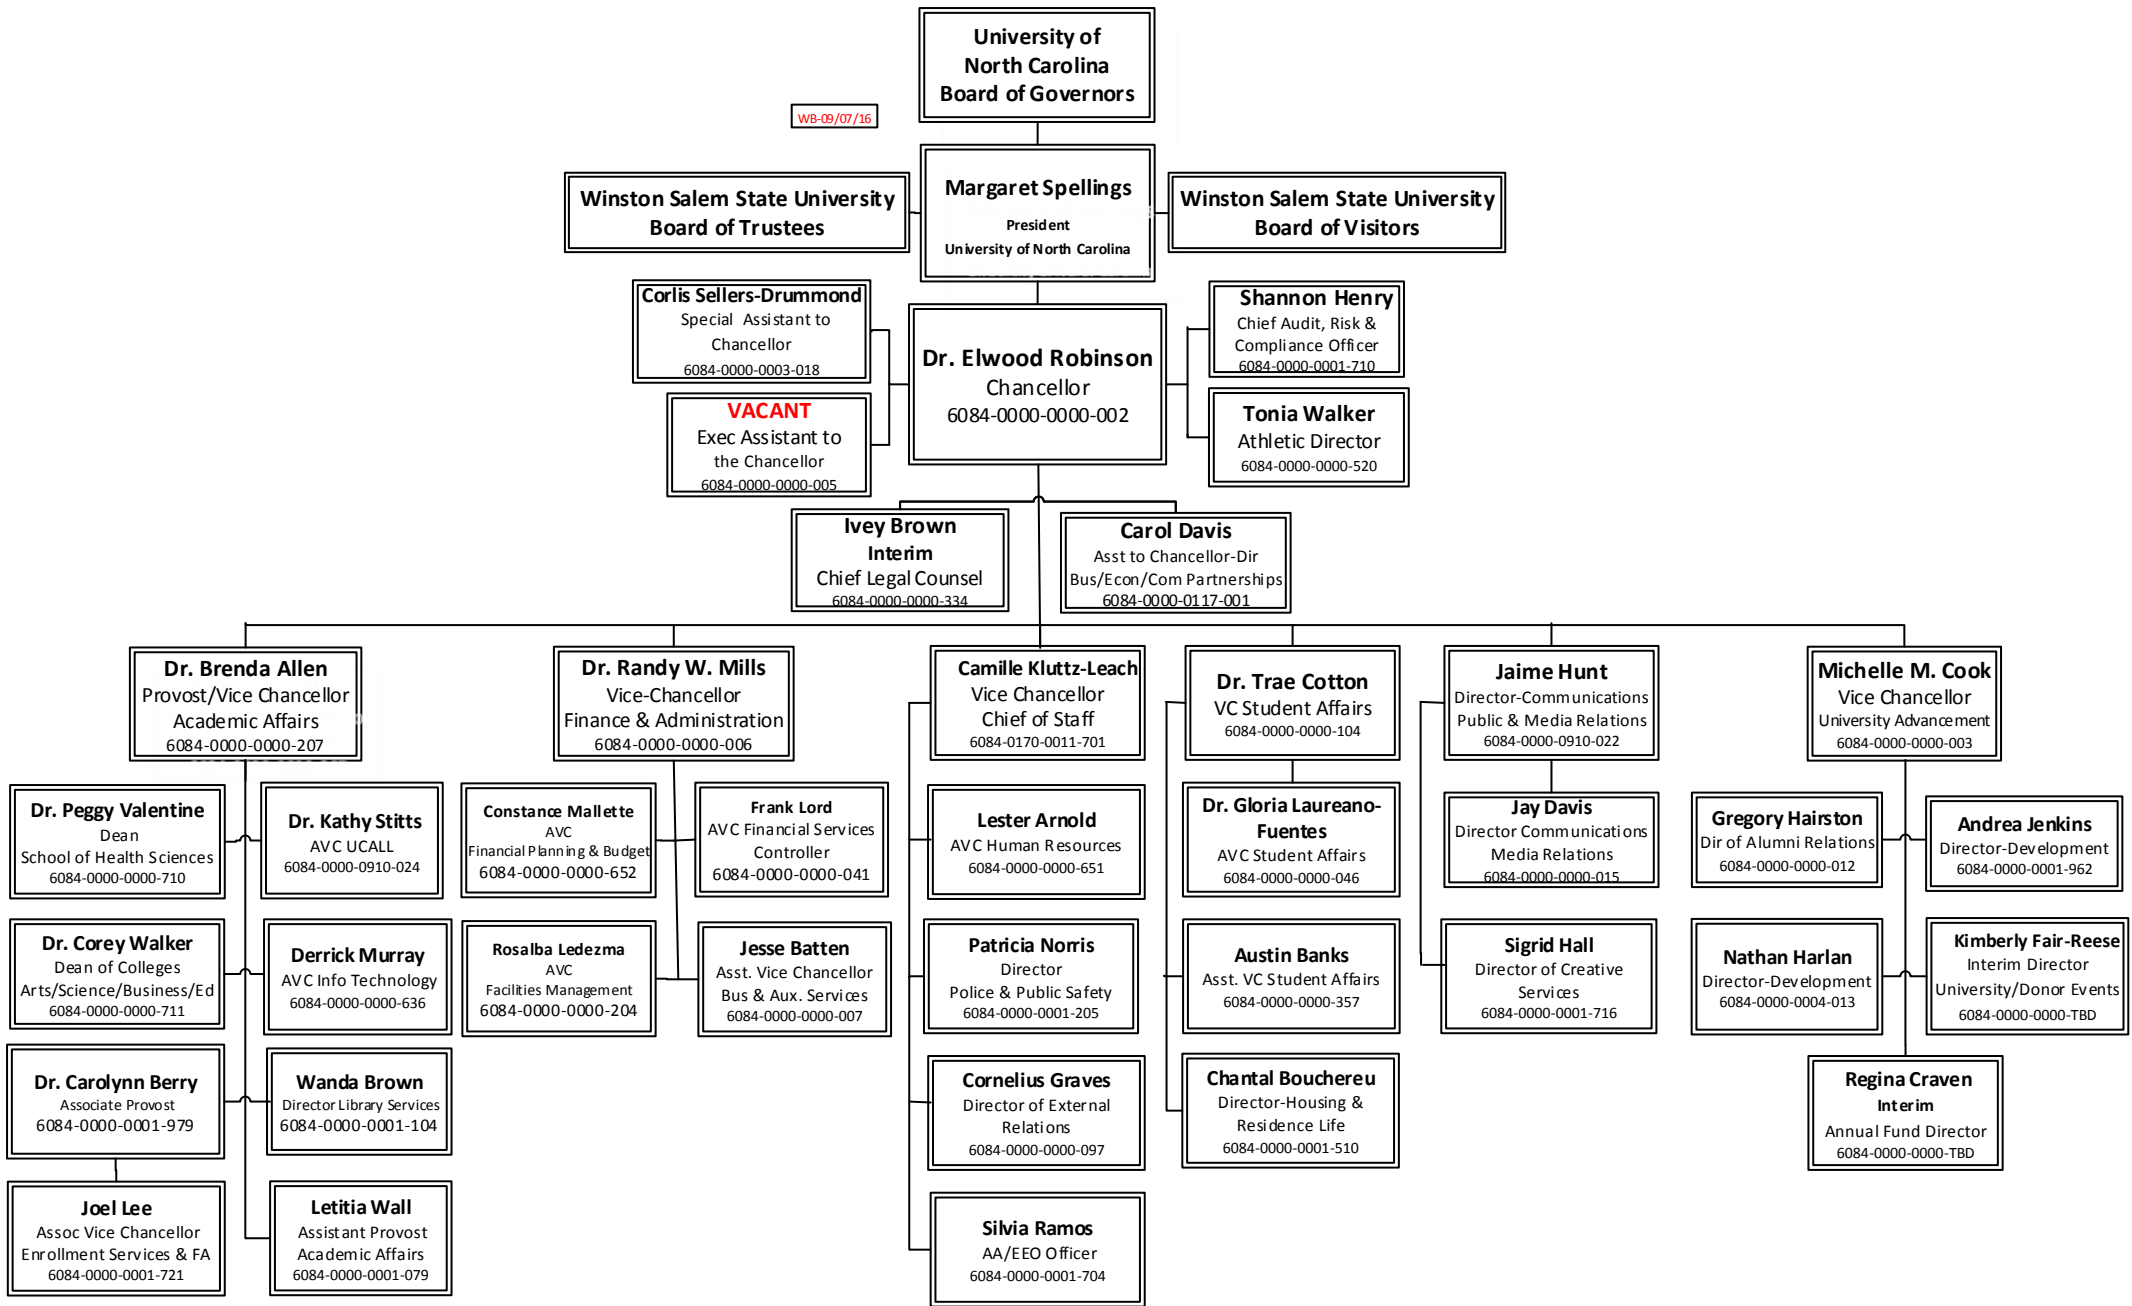

# WINSTON SALEM STATE UNIVERSITY

WB-09/07/16

VACANT