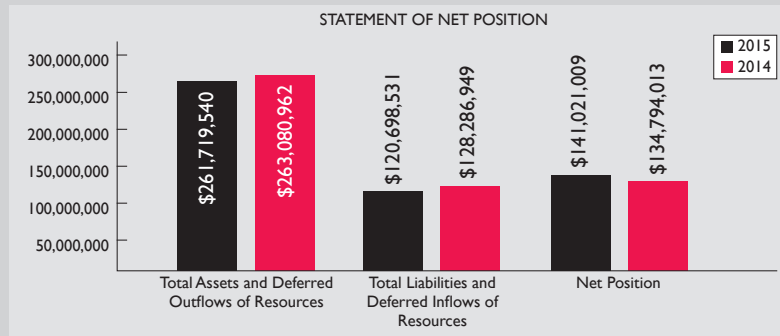

WINSTON-SALEM STATE UNIVERSITY – FINANCIAL HIGHLIGHTS

The University's financial position as a whole increased during the fiscal year ended June 30, 2015. Its combined net position increased $6,226,995.24 or 4.62 % from the previous year.

Condensed Financial Information