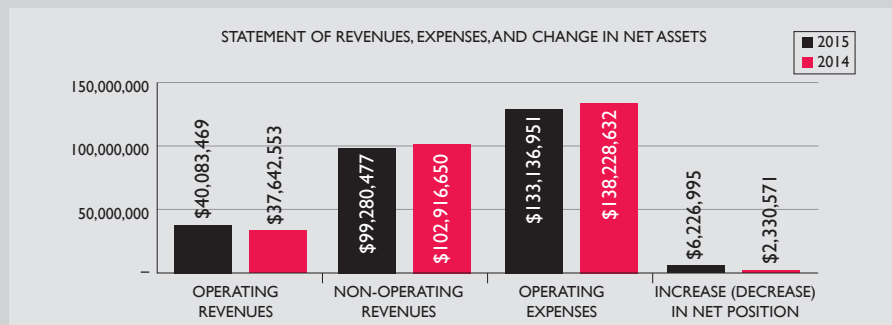

ASSETS	2015	2014 (As Restated)	$ Change	% Chg
Current Assets	$ 17,534,707.18	$ 22,334,244.39	$ (4,799,537.21)	(21.5%)
Noncurrent Assets				
Capital	189,717,493.96	189,994,108.67	(276,614.71)	(0.1%)
Other	50,762,939.40	47,585,786.95	3,177,152.45	6.7%
Total Assets	258,015,140.54	259,914,140.01	(1,898,999.47)	(0.7%)
Deferred Outflows of Resources	3,704,399.00	3,166,822.00	537,577.00	17.0%
LIABILITIES				
Current Liabilities	10,889,849.07	13,669,936.89	(2,780,087.82)	(20.3%)
Long-Term Liabilities	95,744,831.54	112,155,269.81	(16,410,438.27)	(14.6%)
Other Noncurrent Liabilities	2,579,243.64	2,461,741.82	117,501.82	4.8%
Total Liabilities	109,213,924.25	128,286,948.52	(19,073,024.27)	(14.9%)
Deferred Inflows of Resources	11,484,606.56	0.00	11,484,606.56	100.0%
NET POSITION*				
Net Investment in Capital Assets	114,485,551.31	114,223,494.49	262,056.82	0.2%
Restricted:				
Nonexpendable	18,408,415.49	18,375,778.20	32,637.29	0.2%
Expendable	16,493,921.78	12,471,526.69	4,022,395.09	32.3%
Unrestricted	(8,366,879.85)	(10,276,785.89)	1,909,906.04	18.6%
Total Net Position	$ 141,021,008.73	$ 134,794,013.49	$ 6,226,995.24	4.6%